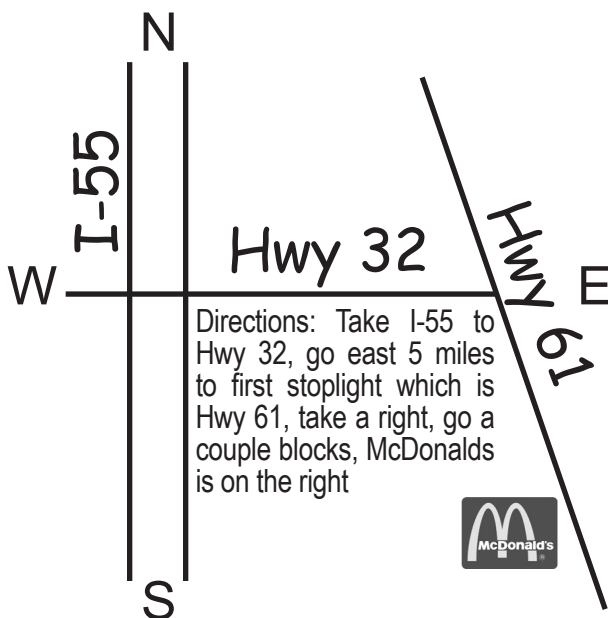

Aug 16

Sept 20

From 6-9pm

May 17*
Barry
Beckermann
Benefit

*Come and Join in the Fun! Any make and model cars
welcome!! 50/50 Raffle*

Any Questions, Please Call
Scott at 573-535-1063 OR
Harry at 573-517-2294